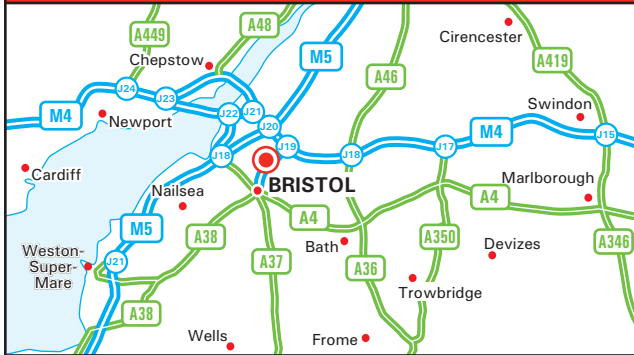

VEGA Consulting Services Ltd
430 Bristol Business Park, Coldharbour Lane
Bristol BS16 1EJ United Kingdom
Tel: +44 (0)117 988 0033 - Fax: +44 (0)117 988 0034
www.vega.co.uk

From the M4

- Leave the M4 at junction 19 (signed Bristol & M32).
- Join the M32 following signs for Bristol City Centre.
- Leave the M32 at junction 1 (signed A4174, Kingswood/Filton).
- At the roundabout at the bottom of the slip road, take the third exit onto the A4174 (Filton Road).
- At the first set of traffic lights turn left onto Coldharbour Lane (signed Bristol Business Park).
- Continue to the roundabout and take the first exit onto "The Gardens".
- At the next roundabout, take the first exit (signed Bristol Business Park).
- Turn left onto "The Avenue".
- Our building is located on the left hand side (see inset).

From the M5

- Leave the M5 at junction 15 (signed M4, London, Bristol & M32).
- Join the M4 Eastbound.
- Follow directions above "From the M4".

By Train

- Bristol Parkway Station is about two miles from our building and is served by trains from London Paddington, Reading, Swindon, Cardiff Central, Bristol Temple Meads & Birmingham New Street.