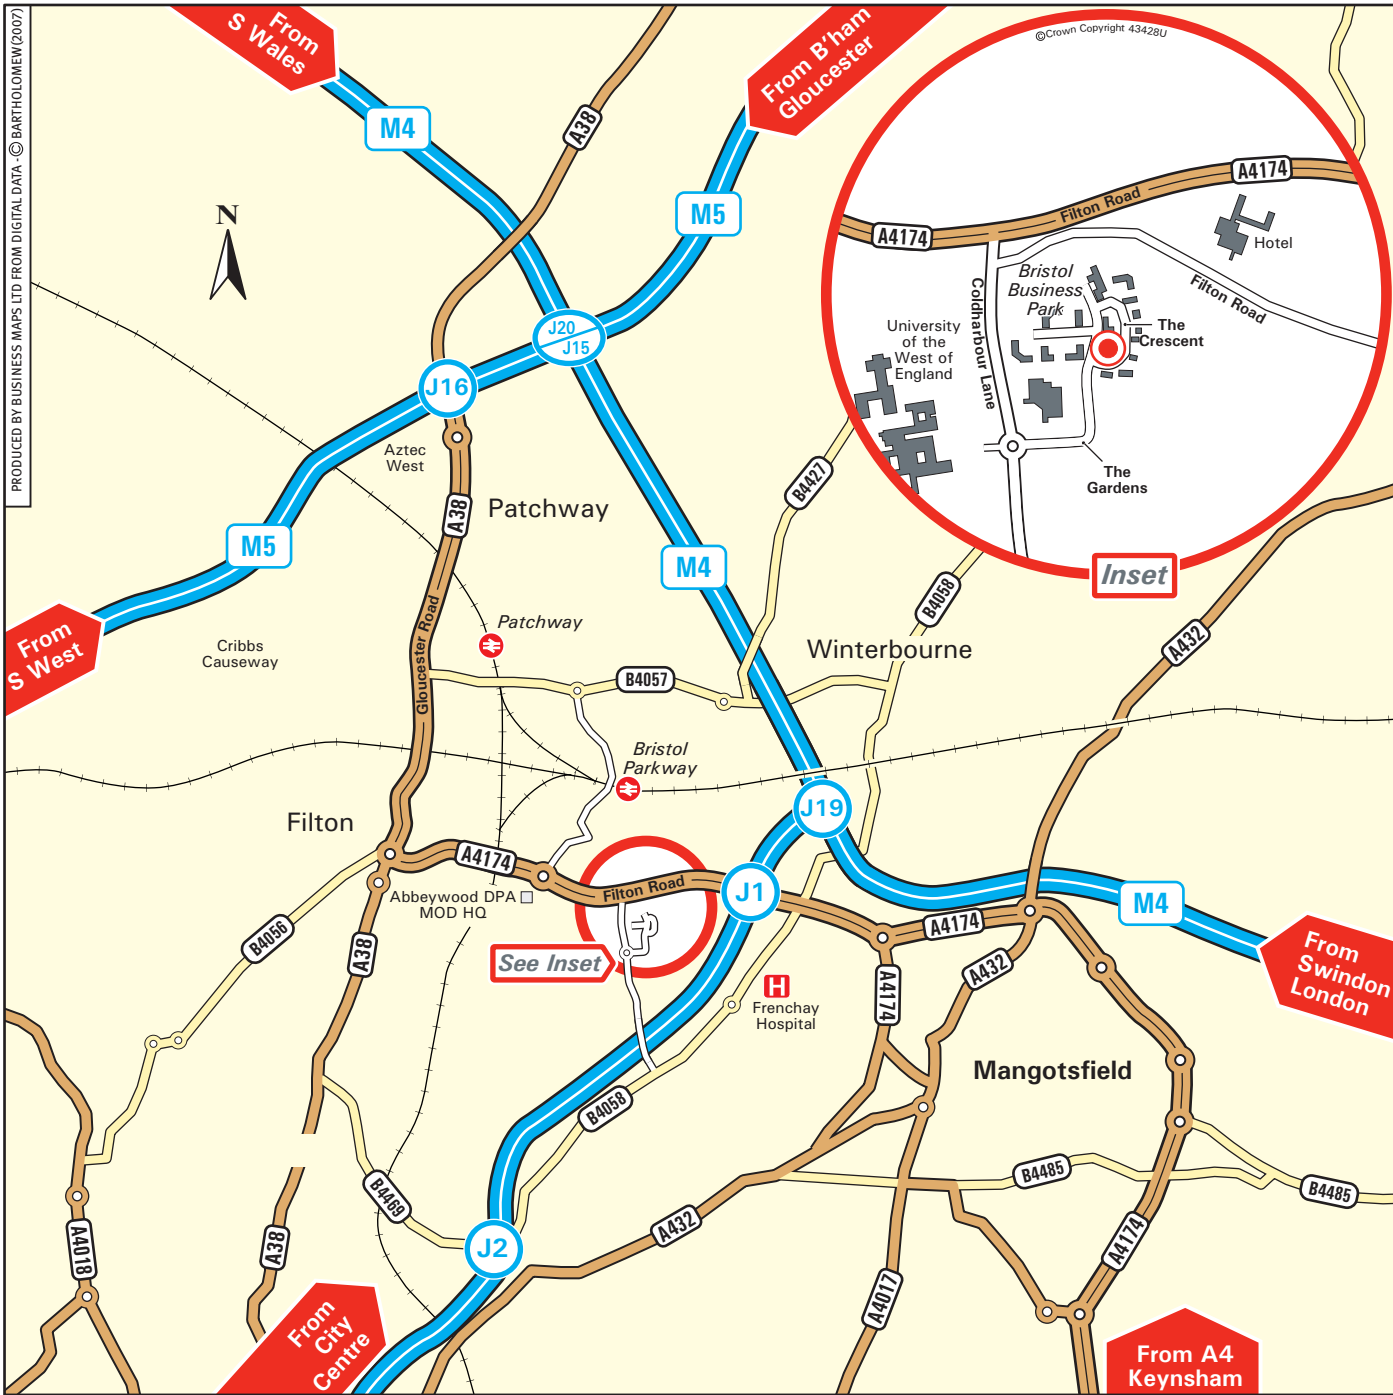

- Leave the M4 at junction 19 (signed Bristol & M32).
- Join the M32 following signs for Bristol City Centre.
- Leave the M32 at junction 1 (signed A4174, Kingswood/Filton).
- At the roundabout at the bottom of the slip road, take the third exit onto the A4174 (Filton Road).
- At the first set of traffic lights turn left turn left onto Coldharbour Lane (signed Bristol Business Park).
- Continue to the roundabout and take the first exit onto "The Gardens". Turn right onto "The Crescent".
- Our building is located on the left hand side (see inset).

**From the M5**

- Leave the M5 at junction 15 (signed M4, London, Bristol & M32).
- Join the M4 Eastbound.
- Follow directions above "From the M4".

**By Train**

- Bristol Parkway Station is about two miles from our building and is served by trains from London Paddington, Reading, Swindon, Cardiff Central, Bristol Temple Meads & Birmingham New Street.