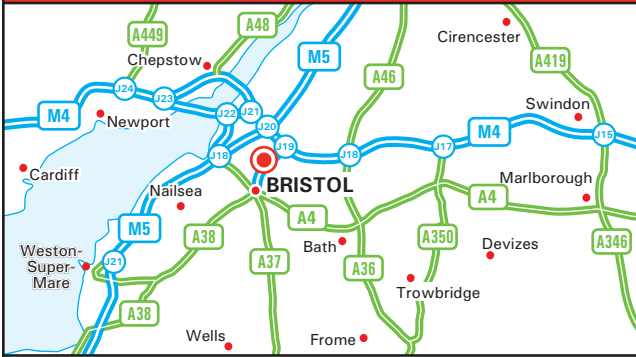

VEGA Consulting Services Ltd
360 Bristol Business Park, Coldharbour Lane
Bristol BS16 1EJ
Tel: +44 (0)117 988 0033 - Fax: +44 (0)117 9880034
www.vega.co.uk

From the M4

- Leave the M4 at junction 19 (signed Bristol & M32).
- Join the M32 following signs for Bristol City Centre.
- Leave the M32 at junction 1 (signed A4174, Kingswood/Filton).
- At the roundabout at the bottom of the slip road, take the third exit onto the A4174 (Filton Road).
- At the first set of traffic lights turn left turn left onto Coldharbour Lane (signed Bristol Business Park).
- Continue to the roundabout and take the first exit onto "The Gardens". Turn right onto "The Crescent".
- Our building is located on the left hand side (see inset).

From the M5

- Leave the M5 at junction 15 (signed M4, London, Bristol & M32).
- Join the M4 Eastbound.
- Follow directions above "From the M4".

By Train

- Bristol Parkway Station is about two miles from our building and is served by trains from London Paddington, Reading, Swindon, Cardiff Central, Bristol Temple Meads & Birmingham New Street.